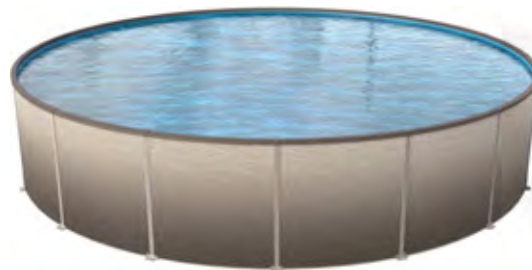

SENSATION 52" ALUMINUM ABOVE GROUND / INGROUND POOL by Wilbar Group

Features:

- Inner and Outer Walls are made with 5052 Aluminum Alloy.
- Sturdy insulated panels have a heat retention value of R10
- Core of the Sensation panels are comprised of rigid closed-cell EPS Foam with an R10 insulation value.
- Foam core panels are "bug-out", containing an insect barrier to prevent infestation, nesting and panel degradation.
- Sensation panels are built with super durable green adhesive from LEED certified materials.
- Panels are locked together with high grade 6063-T5 Aluminum splines.
- Sensation pool is salt-water friendly
- Lifetime warranty

PRICES DO NOT INCLUDE: SKIMMER, LINER and STEP